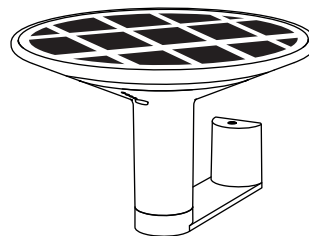

KLEWE
SISTEMASOLARE

KEOPE WALL

MADE IN CHINA

DESIGNED IN ITALY BY FRANCO PAGLIARINI
WWW.KLEWESOLAR.EU

VERSION 1.0 

1.

2.

3.