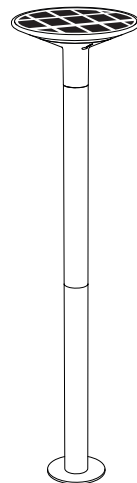

KLEWE
SISTEMASOLARE

KEOPE GROUND

MADE IN CHINA

DESIGNED IN ITALY BY FRANCO PAGLIARINI
WWW.KLEWESOLAR.EU

VERSION 1.0 

1.

2.

3.

4.

5.

6.

7.

8.

9.

10.

11.

> 3s

12.

< 50LUX

4.

5.

6.

7.

	IP65
	10-12h
	23-25h
Watt	3
	4400 mAh
	3.5W 7V
	3000K
CRI	>80