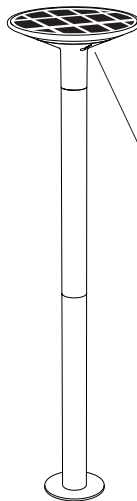

KLEWE
SISTEMASOLARE

KEOPE GROUND

MADE IN CHINA

DESIGNED IN ITALY BY FRANCO PAGLIARINI
WWW.KLEWESOLAR.EU

VERSION 1.0 

1.

2.

3.

4.

5.

6.

7.

8.

9.

10.

11.

> 3s

12.

< 50LUX

4.

5.

6.

7.

	IP65
	10-12h
	23-25h
Watt	3
	4400 mAh
	3.5W 7V
	3000K
CRI	>80