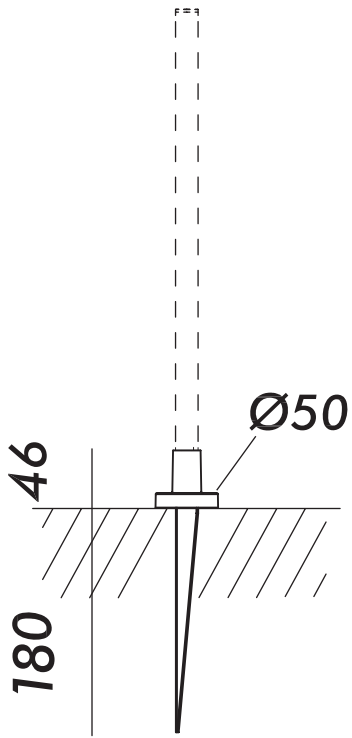

**SPIKE**

SPIKE - 9990610

Materials:  
- stainless steel

Suitable to the products:

STEM MINI - 1280110

STEM MAXI - 1280210