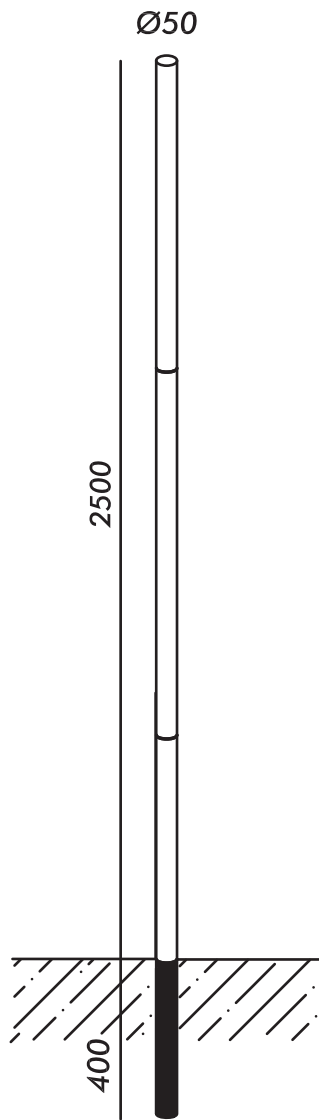

KLEWE
SISTEMASOLARE

Ø50 POLE

Ø50 POLE - 9990110

Materials:
- extruded aluminium

Inner box size: 27.5 x 11.5 x 103 cm

Master: 2 pieces

Master size: 24.5 x 29 x 104.5 cm

Net weight: 5.6 kg

Gross weight: 7.6 kg

Suitable to the products:

Link

Sundress